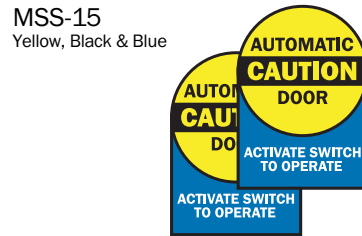

ANSI Compliant Door Safety Decals

SENSORS & SWITCHES

Product Name ANSI Compliant Door Safety Decals

Manufacturer
MS SEDCO
8701 Castle Park Drive
Indianapolis, IN 46256
Phone: (800) 842-2545
www.mssedco.com

Product Description
Self-sticking, exterior grade decals meet the requirements of ANSI A156.10 & A156.19.

Two sided decals are depicted with opposite side partially shown.

DOOR DECALS: ENGLISH